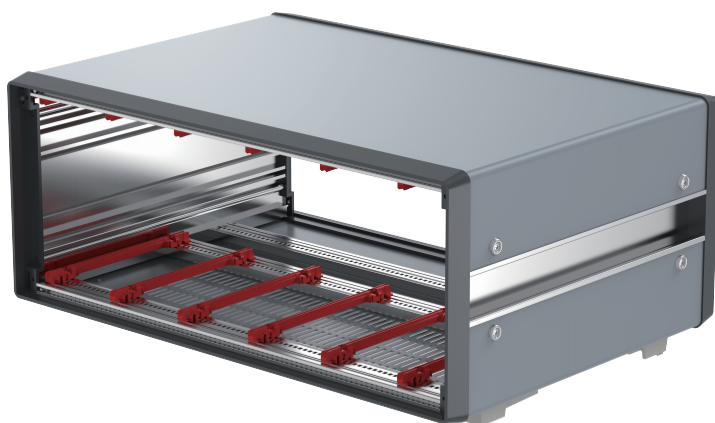

## CASE Subrack

- Adopting the top and bottom cover insertion method, which makes the installation more concise and convenient.
- Can be applied to Compact PCI system platform construction, providing complete installation accessories support;
- IEC60603-2/DIN 41612 standard
- Custom colors available

### Delivery Comprises(kit)

Item	Name	Qty	Model
1	Cover plate	2	/
2	Front rails	2	/
3	Rear rails	2	/
4	Handle	2	/
5	Side panel	2	/
6	Side plate insert	2	/
7	Side panel rear connector	2	/
8	Rear printed board bracket	4	/

### Section of left and right side plate profiles

## CASE-I Subrack

- Adopting the insertion method of upper and lower cover plates makes installation more concise and convenient
- Can be applied to the construction of the CompactPCI system platform, providing complete installation attachment support
- IEC60603-2/DIN 41612 standard
- Colors can be customized