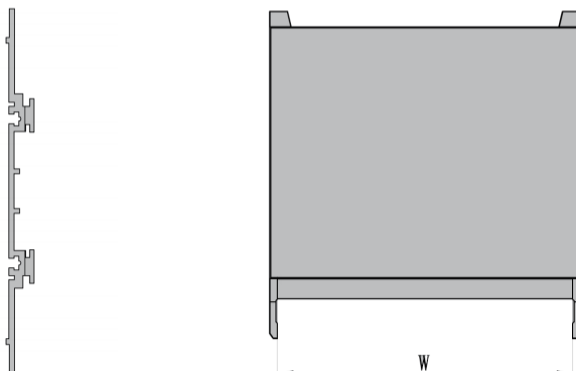

## CASE Subrack

- Adopting the top and bottom cover insertion method, which makes the installation more concise and convenient.
- Can be applied to Compact PCI system platform construction, providing complete installation accessories support;
- IEC60603-2/DIN 41612 standard
- Custom colors available

### Delivery Comprises(kit)

Item	Name	Qty	Model
1	Cover plate	2	/
2	Front rails	2	/
3	Rear rails	2	/
4	Handle	2	/
5	Side panel	2	/
6	Side plate insert	2	/
7	Side panel rear connector	2	/
8	Rear printed board bracket	4	/

### Order information

Height H	Width W	Depth D 300mm	Depth D 400mm
3U	42TE	00330042	00340042
3U	63TE	00330063	00340063
3U	84TE	00330084	00340084
4U	42TE	00430042	00440042
4U	63TE	00430063	00440063
4U	84TE	00430084	00440084
6U	42TE	00630042	00640042
6U	63TE	00630063	00640063
6U	84TE	00630084	00640084

### Section of left and right side plate profiles