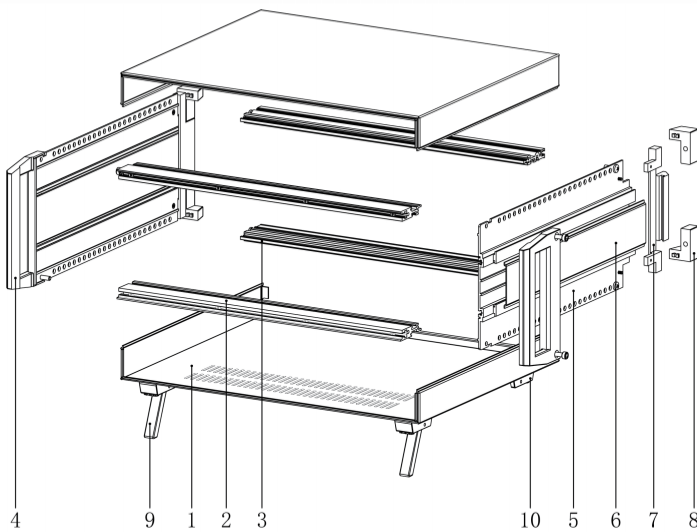

## CASE Subrack

- Adopting the top and bottom cover insertion method, which makes the installation more concise and convenient.
- Can be applied to Compact PCI system platform construction, providing complete installation accessories support;
- IEC60603-2/DIN 41612 standard
- Custom colors available

### Delivery Comprises(kit)

Item	Name	Qty	Model
1	Cover plate	2	/
2	Front rails	2	/
3	Rear rails	2	/
4	Handle	2	/
5	Side panel	2	/
6	Side plate insert	2	/
7	Side panel rear connector	2	/
8	Rear printed board bracket	4	/

### Section of left and right side plate profiles