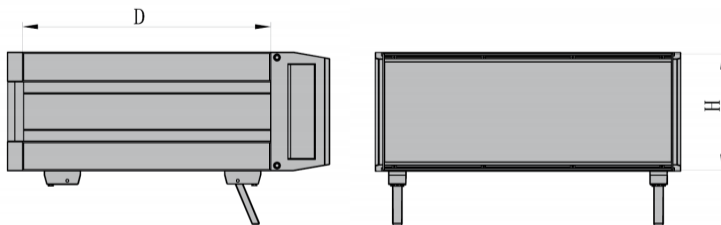

Delivery Comprises(kit)

Item	Name	Qty	Model
1	Cover plate	2	/
2	Front rails	2	/
3	Rear rails	2	/
4	Handle	2	/
5	Side panel	2	/
6	Side plate insert	2	/
7	Side panel rear connector	2	/
8	Rear printed board bracket	4	/