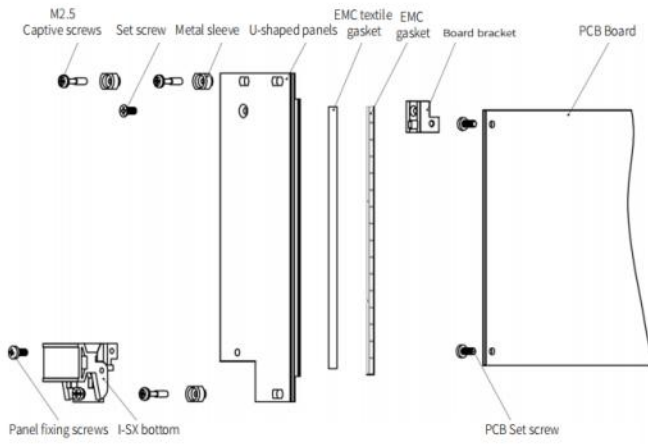

I-SX Panel component

3U Panel component