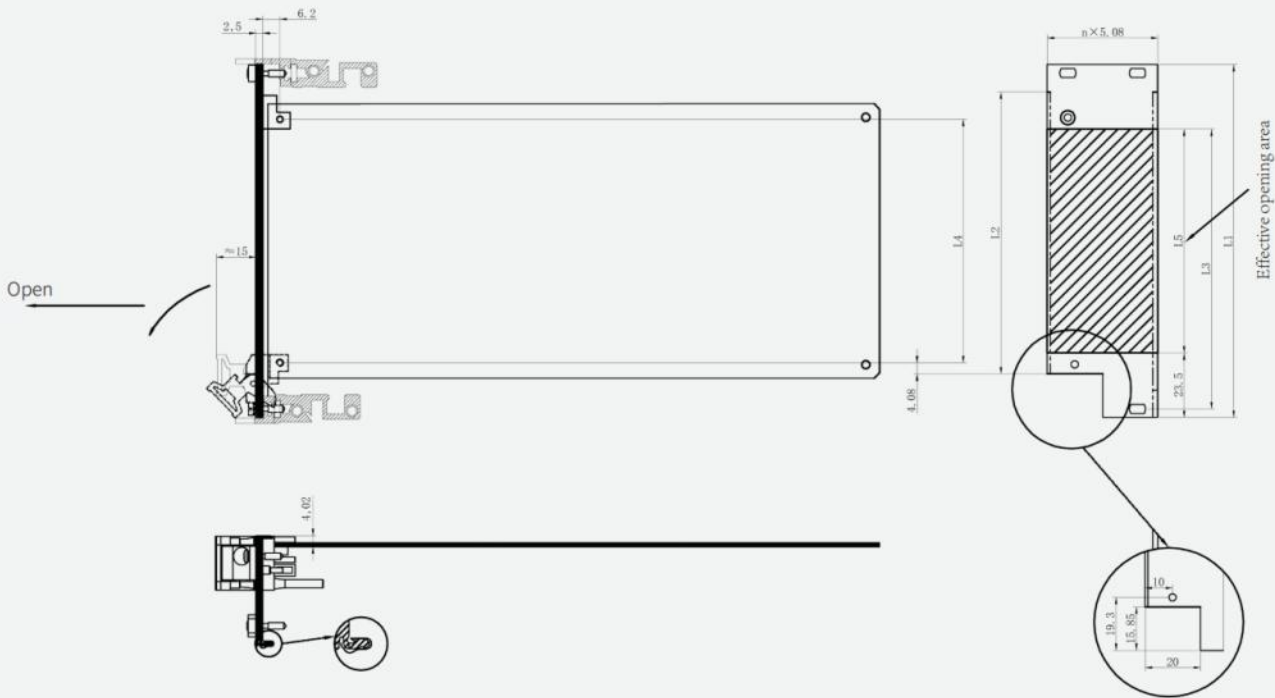

### Panel profile

I profile

II profile

III profile

### Delivery Comprises(kit)

Name	Qty	Order no	Description
I -SX bottom	1	1002007	Install in the bottom panel
Metal sleeve	3	1014002	Plastic
Metal sleeve	3	1014003	Brass
U-shaped panels	1	/	Front anodised rear conductive
EMC textile gasket	1	1008038	Textile gasket
Captive screws	3	1004023	Cross/captive screws M2.5×12 Stainless steel
EMC gasket	1	1008015	Shielding tape
PCB Set screw	2	1004004	Pan head Pozidrive c/sk screw M2.5×6 Stainless steel
Set screw	1	1004011	Pozidrive c/sk screw Stainless steel
Panel fixing screws	1	1004004	Pan head Pozidrive c/sk screw M2.5×6 Stainless steel
Printed board bracket	1	1015004	Printed board bracket, Die-cast zinc