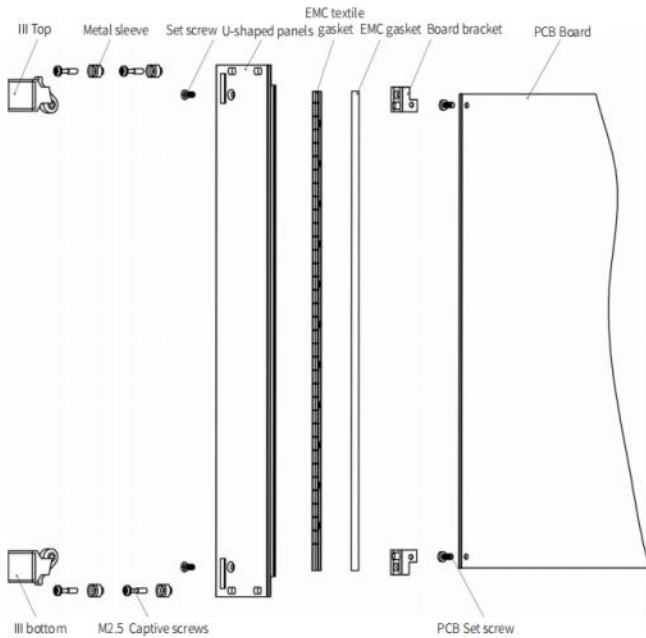

6U Panel component