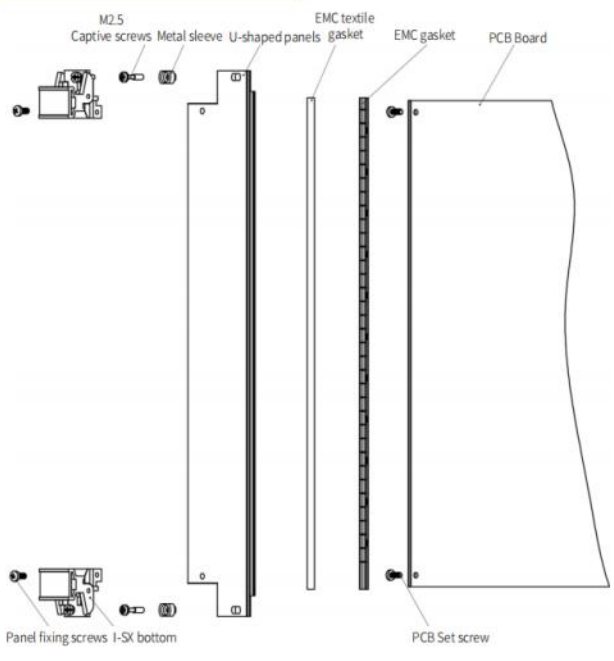

6U Panel component