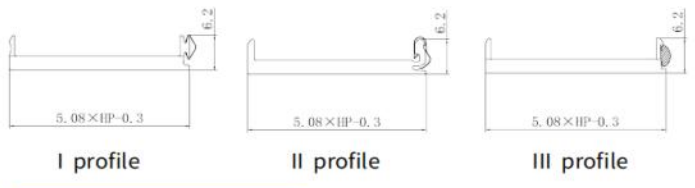

Panel profile

Delivery Comprises(kit)

Name	Qty	Order no	Description
III bottom	1	1002008	Install in the bottom panel
Metal sleeve	4	1014002	Plastic
Metal sleeve	4	1014003	Brass
U-shaped panels	1	/	Front anodised rear conductive
EMC textile gasket	1	1008038	Textile gasket
Captive screws	4	1004023	Cross/captive screws M2.5×12 Stainless steel
EMC gasket	1	1008015	Shielding tape
PCB Set screw	2	1004004	Pan head Pozidrive c/sk screw M2.5×6 Stainless steel
Set screw	2	1015004	Pozidrive c/sk screw Stainless steel
Printed board bracket	2	1004011	Printed board bracket, Die-cast zinc